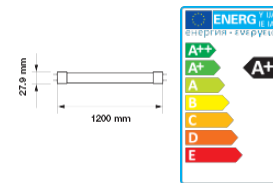

18W

VT-1277 18W T8 LED PLASTIC TUBE NON ROTATABLE-120CM
 COLORCODE:4000K G13

Equivalent 36W	Lumens 1700	Beam Angle 160	Dimensions 27.9x1200mm
--------------------------	-----------------------	--------------------------	----------------------------------

Day White
 SKU:6273

Technical Information

Instant Start: 0-100% in 11s	LED Chip Type: SMD
EQ-WATTS: 36	IP Rating: IP20
Watts: 18	Dimmable: No
Lumens: 1700	Warranty (Years): 3
Beam Angle: 160	PF: >0.5
Unit Color: White	CRI: >80
Body Type: NANO-PLASTIC	Operation Temperature: -25 to +50°C
Energy Rating: A+	Input Power: AC:220-240V,50Hz
Long life: 30,000 Hours	